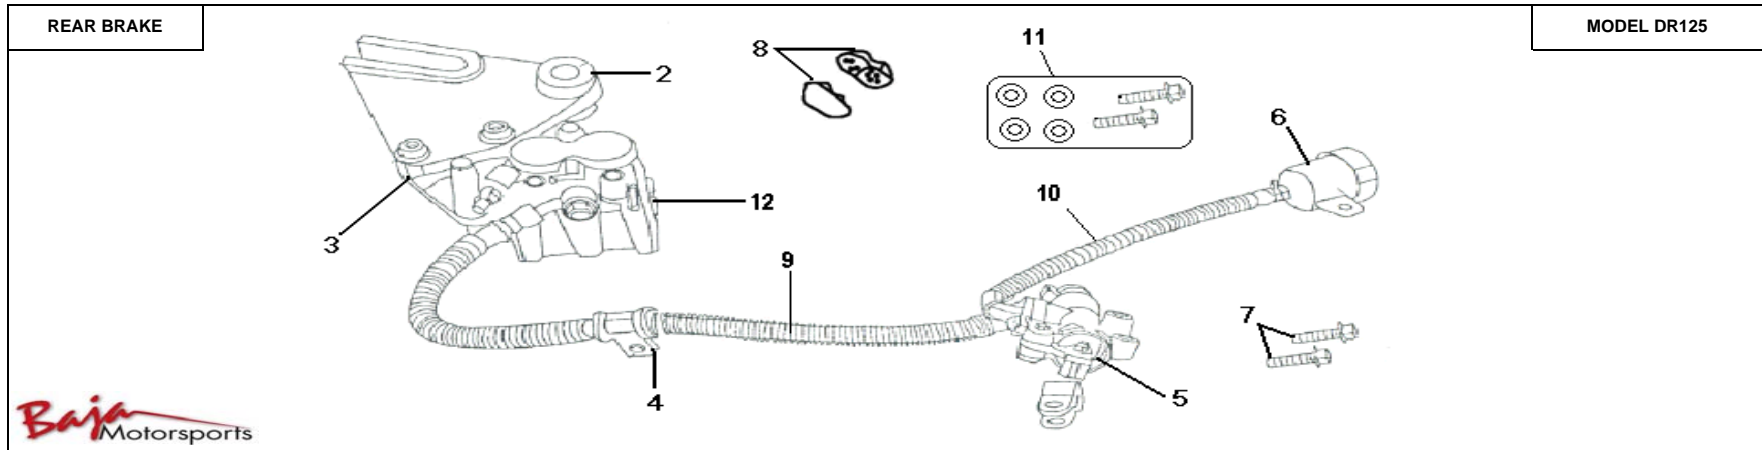

Item No.	Part No.	UPC Number	Description	Baja Description	Qty Shipped per order	Qty.	MSRP	Dealer Cost
1			REAR DISK BRAKE COMP			1		
2	125-409	883099009891	*CONNECTING PLATE (BRONZE)	AVAILABLE WITH 125-542	1	1		
2	125-193	883099064715	*REAR CALIPER BRACKET (BLACK)	AVAILABLE WITH 125-542	1	1		
3	125-410	883099009907	BOLT		2	2		
4	125-411	883099009914	PIPE CLAMP, REAR DISK BRAKE		1	2		
5	125-412	883099009921	OIL PUMP, REAR BRAKE	MASTER CYLINDER	1	1		
6	125-413	883099009938	*OIL CUP	AVIALABLE WITH 125-412	1	1		
7	125-414	883099009945	BOLT M6X25		2	2		
8	125-306	883099009952	PADS, REAR BRAKE		1 SET	1		
9	125-130	883099009969	REAR BRAKE CABLE, HDRO HOSE		1	1		
10	125-131	883099009976	*HYDROLIC HOSE SHORT	AVAILABLE WITH 125-412	1	1		
11	125-328	883099066436	BANJO BOLTS & WASHERS, BRAKE		2	2		
12	125-542	883099066344	REAR CALIPER WITH CONNECTING PLATE		1	1		
	125-142	883099012969	LOCKING PIN	AVAILABLE WITH 125-412	1	1		
	125-143	883099013003	COTTER PIN	AVAILABLE WITH 125-412	1	1