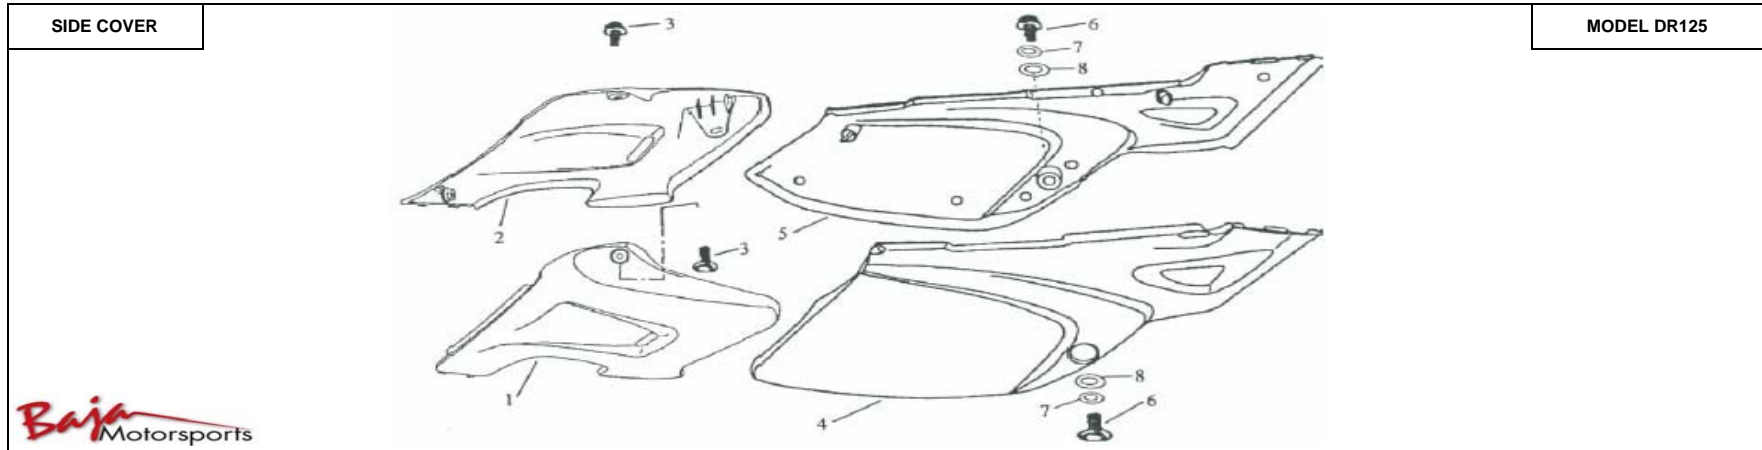

Item No.	Part No.	UPC Number	Description	Baja Description	Qty Shipped per order	Qty.	MSRP	Dealer Cost
1	125-316	883099008924	L. DECORATIVE COVER, FUEL TANK BLUE		1	1		
1	125-129	883099008931	L. DECORATIVE COVER, FUEL TANK RED		1	1		
2	125-317	883099008948	R. DECORATIVE COVER, FUEL TANK BLUE		1	1		
2	125-112	883099008955	R. DECORATIVE COVER, FUEL TANK RED		1	1		
3	125-318	883099008962	SCREW M6X10		1	2		
4	125-319	842645022265	R. SIDE COVER WHITE		1	1		
4	125-125	883099008979	R. SIDE COVER RED		1	1		
5	125-320	842645022258	L. SIDE COVER WHITE		1	1		
5	125-126	883099008986	L. SIDE COVER RED		1	1		
6	125-321	883099008993	SCREW M6X16		1	2		
7	125-322	883099009006	WASHER 6		2	2		
8	125-323	883099009013	RUBBER WASHER 6		2	2