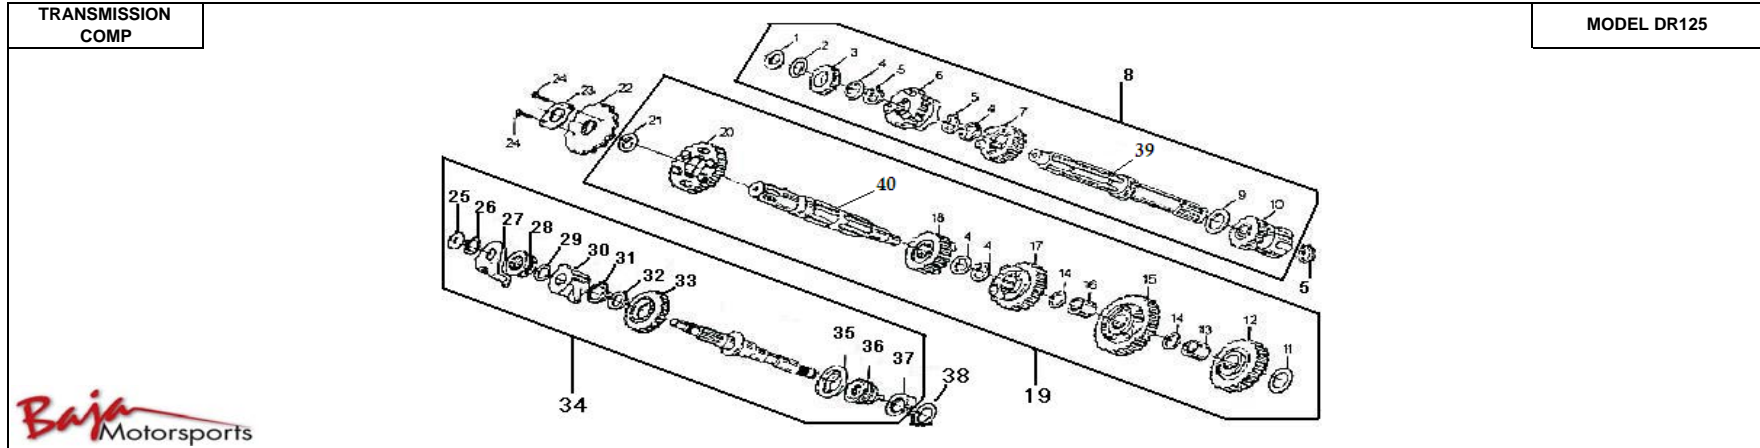

Item No.	Part No.	UPC Number	Description	Baja Description	Qty Shipped per order	Qty.	MSRP	Dealer Cost
1			WASHER, MAIN SHAFT	AVAILABLE WITH PART 125-164		1		
2			BLOCK WASHER	AVAILABLE WITH PART 125-164		1		
3			MAIN SHAFT GEAR, 2ND	AVAILABLE WITH PART 125-164		1		
4			SPLINE WASHER, COUNTERSHAFT	AVAILABLE WITH PART 125-164, 125-175		3		
5	125-163	883099008023	CIRCLIP20		4	4		
6			MAIN SHAFT GEAR, 4TH	AVAILABLE WITH PART 125-164		1		
7			MAIN SHAFT GEAR, 3RD	AVAILABLE WITH PART 125-164		1		
8	125-164	883099008030	MAIN SHAFT (1,2,3,4,5,6,7,8)		1	1		
9			WASHER B, MAIN SHAFT	AVAILABLE WITH PART 125-164		1		
10			MAIN SHAFT STARTING GEAR	AVAILABLE WITH PART 125-164		1		
11			CIRCLIP B, COUNTERSHAFT	AVAILABLE WITH PART 125-175		1		
12			DRIVEN SHAFT STARTING GEAR	AVAILABLE WITH PART 125-175		1		
13			BUSH B	AVAILABLE WITH PART 125-175		1		
14			WASHER	AVAILABLE WITH PART 125-175		2		
15			DRIVEN GEAR, 1ST	AVAILABLE WITH PART 125-175		1		
16			BUSH A	AVAILABLE WITH PART 125-175		1