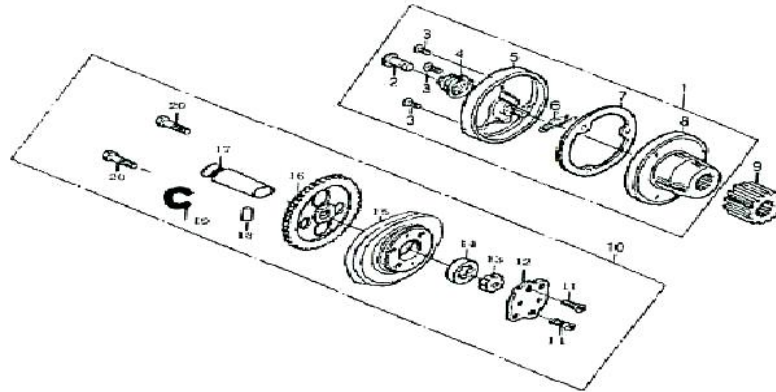

OIL PUMP/ FILTER
COMP.

MODEL DR125

Item No.	Part No.	UPC Number	Description	Baja Description	Qty Shipped per order	Qty.	MSRP	Dealer Cost
17			SHAFT, OIL PUMP	AVAILABLE WITH PART 125-133		1		
18			PIN	AVAILABLE WITH PART 125-133		1		
19			WASHER 6	AVAILABLE WITH PART 125-133		1		
20			BOLT M6X30	AVAILABLE WITH PART 125-133		2