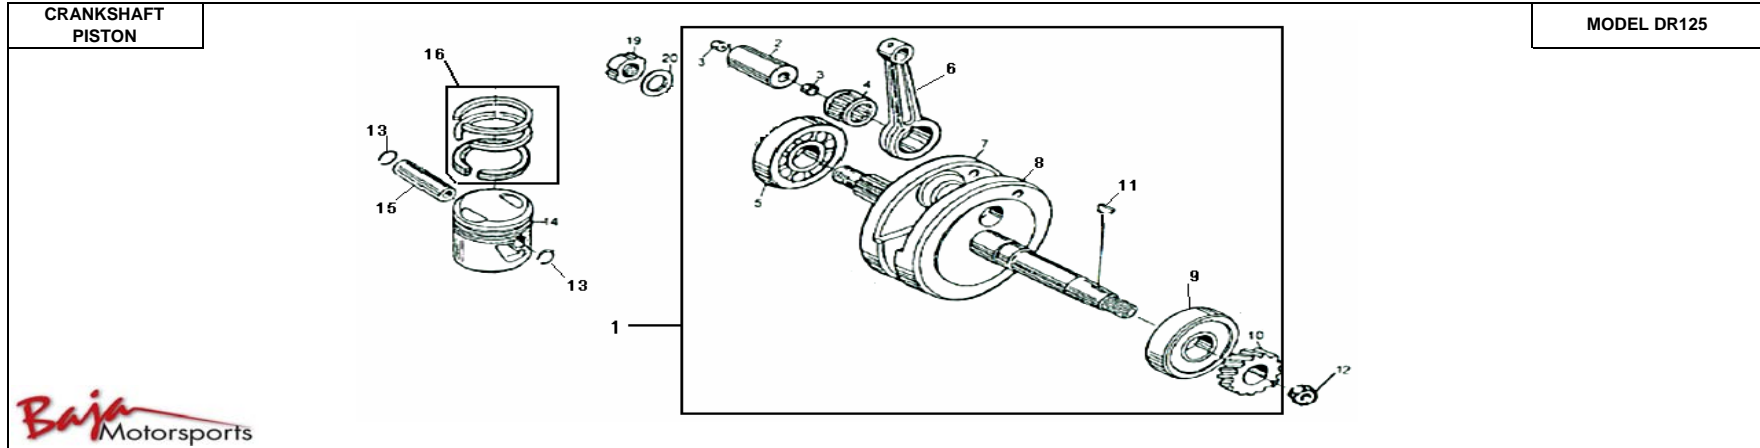

Item No.	Part No.	UPC Number	Description	Baja Description	Qty Shipped per order	Qty.	MSRP	Dealer Cost
1	125-081	883099007675	CRANKSHAFT ASSEMBLY (2,3,4,5,6,7,8,9,10)	CRANKSHAFT ASSEMBLY (2,3,4,5,6,7,8,9,10)	1	1		
2	125-082	883099058523	CRANK PIN	AVAILABLE WITH PART 125-081	1	1		
3			PLUG, CRANK PIN	AVAILABLE WITH PART 125-081		2		
4	125-084	883099058530	NEEDLE BEARING	AVAILABLE WITH PART 125-081	1	1		
5	125-085	883099058547	ROLLING BEARING	AVAILABLE WITH PART 125-081	1	1		
6	125-086	883099058554	CONNECTING ROD	AVAILABLE WITH PART 125-081	1	1		
7	125-087	883099058561	R. CRANK	AVAILABLE WITH PART 125-081	1	1		
8	125-088	883099058578	L. CRANK	AVAILABLE WITH PART 125-081	1	1		
9	125-089	883099058585	ROLLING BEARING 63283	AVAILABLE WITH PART 125-081	1	1		
10	125-090	883099104633	DRIVEN TIMING GEAR	AVAILABLE WITH PART 125-081	1	1		
11	125-091	883099007682	SEMI CIRCULAR KEY	AVAILABLE WITH PART 125-081	1	1		
12	125-092	883099007699	NUT		1	1		
13	125-093	883099007705	CIRCLIP, PISTON PIN		1	2		
14	125-094	883099007712	PISTON, 125cc		1	1		
14	150-094	883099143410	PISTON, 150cc		1	1		
15	125-095	883099007729	PISTON PIN, 125cc		1	1