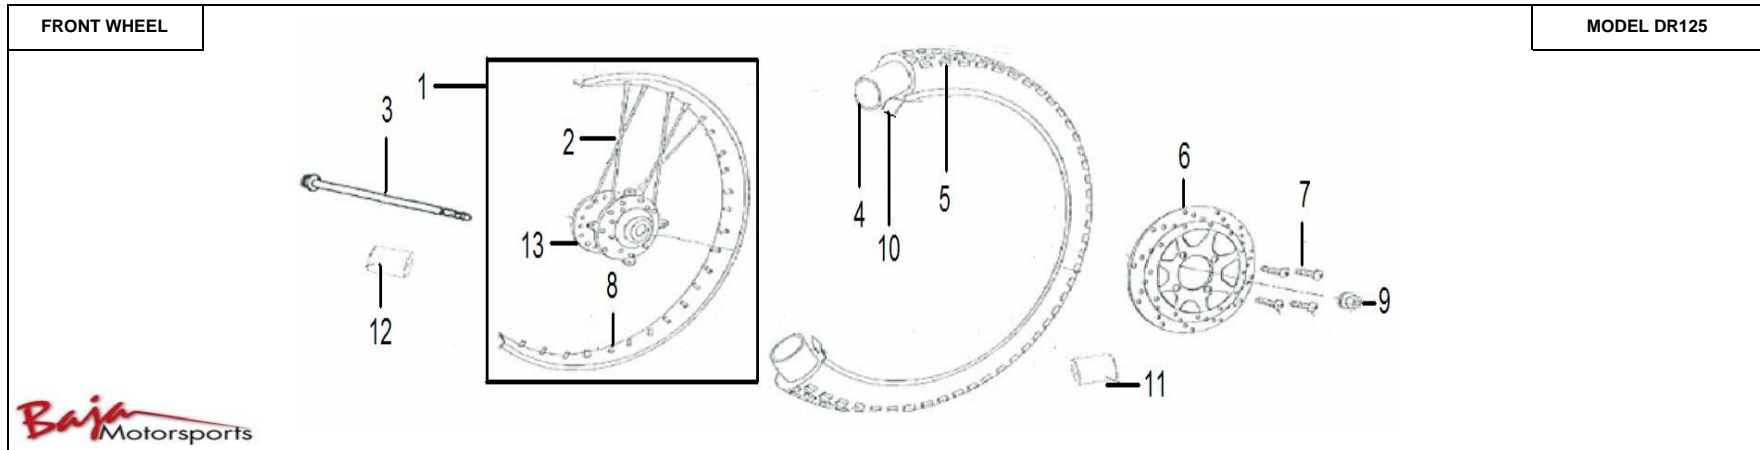

Item No.	Part No.	UPC Number	Description	Baja Description	Qty Shipped per order	Qty.	MSRP	Dealer Cost
1	125-359	883099009402	FRONT RIM ASSY (2,8,13)	FRONT RIM ASSY (2,8,13)	1	1		
2			FRONT SPOKE ASSY	AVAILABLE WITH PART 125-359		1		
3	125-361	883099009419	AXLE FRONT WHEEL M12X198		1	1		
4	125-362	883099009426	TUBE, FRONT WHEEL		1	1		
5	125-363	883099009433	TIRE, FRONT WHEEL 70/100-19		1	1		
6	125-364	883099009440	FRONT BRAKE		1	1		
7	125-365	883099009457	BOLT, FRONT BRAKE DISC		4	4		
8			RIM, FRONT WHEEL 1.4X19	AVAILABLE WITH PART 125-359		1		
9	125-367	883099009464	NUT M12X1.25		1	1		
10	125-368	883099009471	RUBBER GASKET, FRONT WHEEL		1	1		
11	125-369	883099009488	L. BUSH		1	1		
12	125-370	883099009495	R. BUSH		1	1		
13			FRONT HUB	FRONT HUB		1