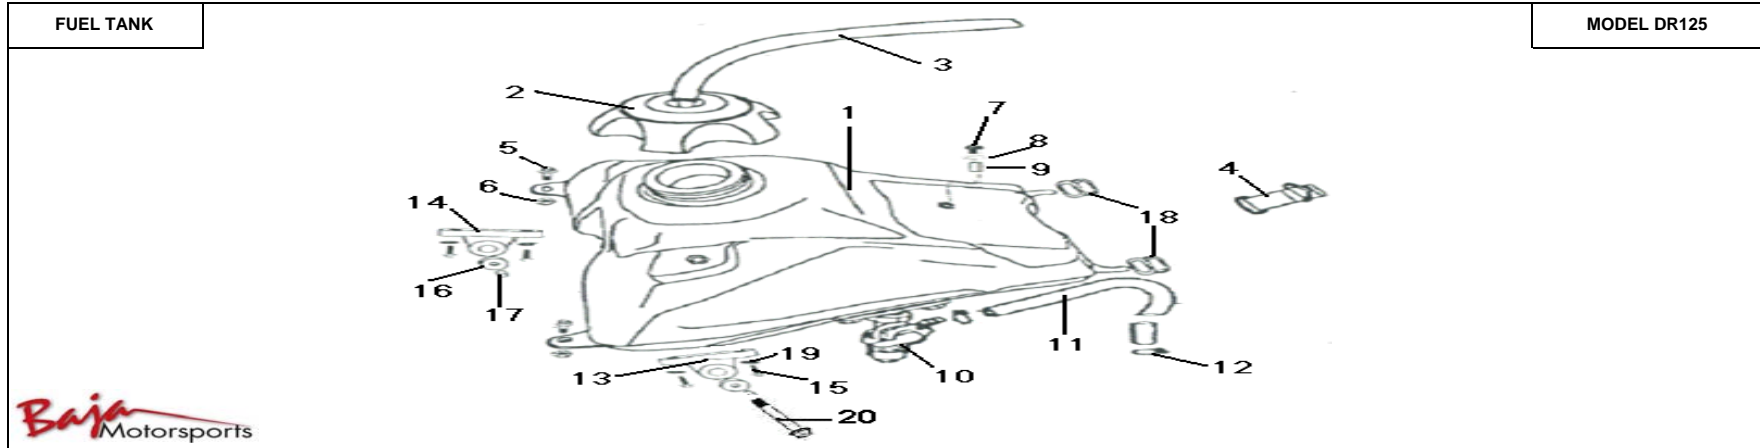

Item No.	Part No.	UPC Number	Description	Baja Description	Qty Shipped per order	Qty.	MSRP	Dealer Cost
1	125-339	883099009198	FUEL TANK WITH PETCOCK & GAS CAP BLUE	FUEL TANK WITH PETCOCK & GAS CAP BLUE	1	1		
1	125-127	883099009204	FUEL TANK WITH PETCOCK & GAS CAP RED	FUEL TANK WITH PETCOCK & GAS CAP RED	1	1		
2	125-279	883099009211	FUEL TANK COVER		1	1		
3	125-341	883099009228	HOSE		1	1		
4	125-342	883099009235	FIXING WEBBING, FUEL TANK		1	1		
5	125-343	883099009242	BOLT M6X20		2	2		
6	125-446	883099009259	NUT M6		1	2		
7	125-345	883099009266	BOLT M6X20		1	1		
8	125-346	883099009273	WASHER 6		1	1		
9	125-347	883099009280	TUBE		1	1		
10	125-348	883099009297	FUEL COCK		1	1		
11	125-349	883099009303	FUEL PIPE		1	1		
12	125-350	883099009310	CLIP		2	2		
13	125-351	883099009327	L. FIXING STAND, FUEL TANK		1	1		
14	125-352	883099009334	R. FIXING STAND, FUEL TANK		1	1		
15	125-353	883099009341	BOLT M6X16		4	4